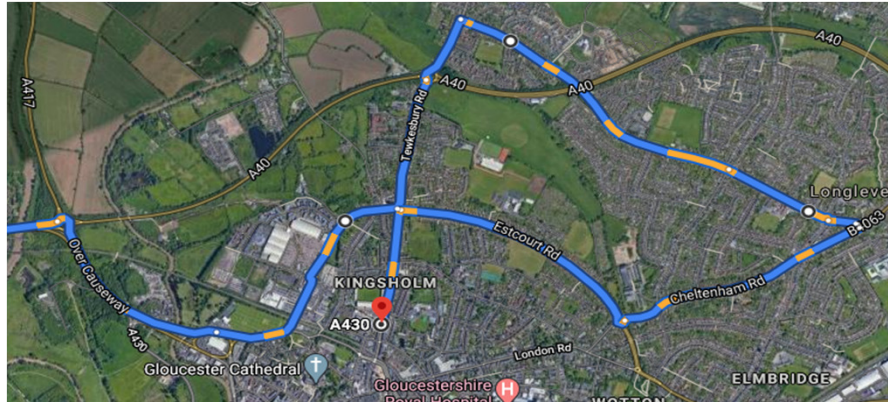

**Service 832 route from Sept 2020**  
**List of streets served**

**Service 832 AM Journey**

Kingsholm Rd  
Estcourt Rd  
Cheltenham Rd  
Old Cheltenham Rd  
Church Rd  
Longford Lane  
Tewkesbury Rd  
St Oswald's Rd  
Westgate St A417  
To Newent School via A40 and B4215

**AM Map**

**Service 832 PM Journey**

From Newent School via B4215 and A40  
Westgate St A417  
St Oswald's Rd  
Tewkesbury Rd  
Longford Lane  
Church Rd  
Old Cheltenham Rd  
Cheltenham Rd  
Estcourt Rd  
Kingsholm Rd

**PM Map**

Reverse of AM route