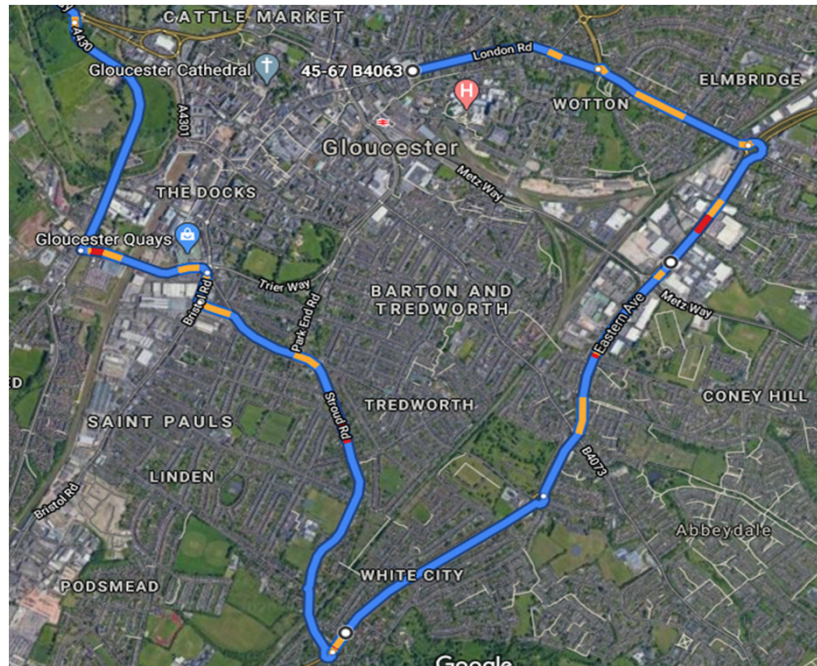

**Service 831 route from Sept 2020**

**List of streets served**

**Service 831 AM Journey**

London Rd  
Barnwood Rd  
Eastern Avenue  
Finlay Rd  
Stroud Rd  
Clifton Rd  
Bristol Rd  
St Ann Way  
Llanthony Rd  
Castle Meads Way  
(via Over Causeway, A40, B4215)  
Highnam Oakridge (anticlockwise)  
Highnam Maidenhall  
via B4215 to Newent School

**AM Map**

**Service 831 PM Journey**

From Newent School via B4215  
Highnam Maidenhall  
Highnam Oakridge (clockwise)  
(via B4215, A40, Over Causeway)  
Castle Meads Way  
Llanthony Rd  
St Ann Way  
Bristol Rd  
Stroud Rd  
Finlay Rd  
Eastern Avenue  
Barnwood Rd  
London Rd

**PM Map**

Reverse of AM route