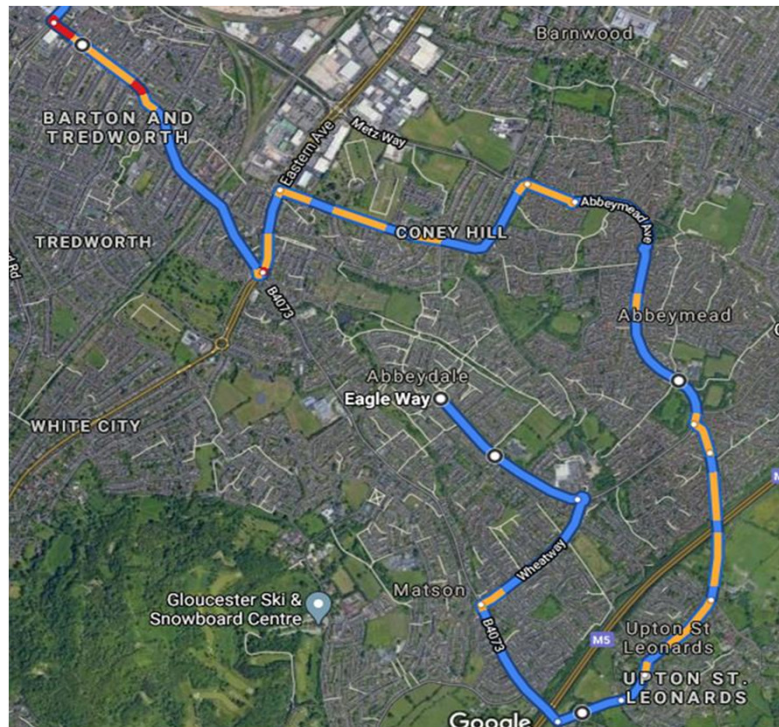

**Service 830 route from Sept 2020**

**List of streets served**

**Service 830 AM Journey**

Abbeydale Heron Way  
Wheatway  
Painswick Rd  
Upton Hill  
Birchall Lane  
Rance Pitch  
Churchfield Rd  
Upton Lane  
Abbeymead Avenue  
Coney Hill Rd  
Eastern Avenue  
Painswick Rd  
Barton St  
Bruton Way  
Black Dog Way  
Gouda Way  
Priory Rd  
St Oswald's Rd  
Westgate St (A417)  
to Newent School via A40 and B4215

**AM Map**

**Service 830 PM Journey**

From Newent School via B4215 and A40  
Westgate St (A417)  
St Oswald's Rd  
Priory Rd  
Gouda Way  
Black Dog Way  
Bruton Way  
Barton St  
Chequers Rd  
Eastern Avenue  
Coney Hill Rd  
Hawthorne Avenue  
Abbeydale Heron Way  
Wheatway  
Painswick Rd  
Upton Hill  
Birchall Lane  
Rance Pitch  
Churchfield Rd  
Upton Lane  
Abbeymead Avenue

**PM Map**